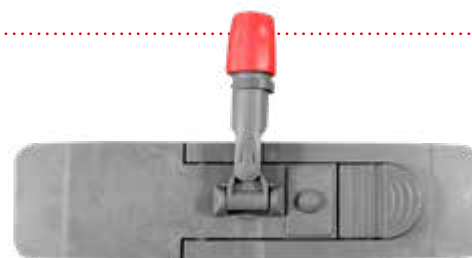

HANDLES & FRAMES

DRAGONFLY

FRAME 40 CM FOR FLAT MOPS
WITH POCKETS

18820102

DIMENSION:

L: 40 CM - W: 11 CM - W: 455 GR

COMPOSITION:

POLIPROPYLENE

Frame for flat mops with pockets

- Easy opening and closing with magnet
- Pedal opening
- Practical and handy
- Universal for all types of flat mops with pockets of 40 cm

COMPATIBLE WITH

USABLE WITH FLAT MOPS:

STARFISH

CHARACTERISTICS

36790101 microfiber flat mops with abrasive inserts with pockets and flaps

Maesure

40cm

USABLE WITH FLAT MOPS:

RACCOON

CHARACTERISTICS

Maesure

40cm

USABLE WITH HANDLE:

HERON

CHARACTERISTICS

18410101 ergonomic aluminum handle with hole

Maesure

145 cm