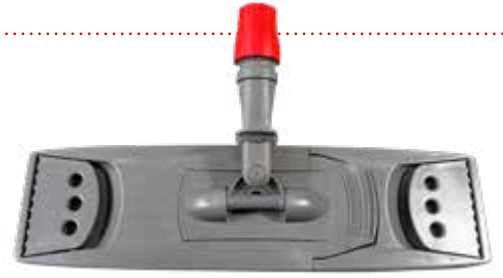

HANDLES & FRAMES

BUTTERFLY

FRAME 40 CM FOR FLAT MOPS WITH
POCKETS AND FLAPS - EASY LOCK JOINT

18820101

DIMENSION:

L: 40 CM - W: 11 CM - W: 455 GR

COMPOSITION:

ABS AND POLIPROPYLENE

Frame for flat mops with pockets and flaps

- Easy closing with spring
- Pedal opening
- Practical and handy
- "Easy lock" articulated joint locking system
- Universal for all types of flat mops with pockets and flaps of 40 cm

COMPATIBLE WITH

USABLE WITH FLAT MOPS:

STARFISH

CHARACTERISTICS

36790101 microfiber flat mops with abrasive inserts with pockets and flaps

Maesure

40cm

USABLE WITH FLAT MOPS:

RACCOON

CHARACTERISTICS

19290103 microfiber and cotton flat mops with pockets and flaps, looped ends

Maesure

40cm

USABLE WITH FLAT MOPS:

LEOPARD

CHARACTERISTICS